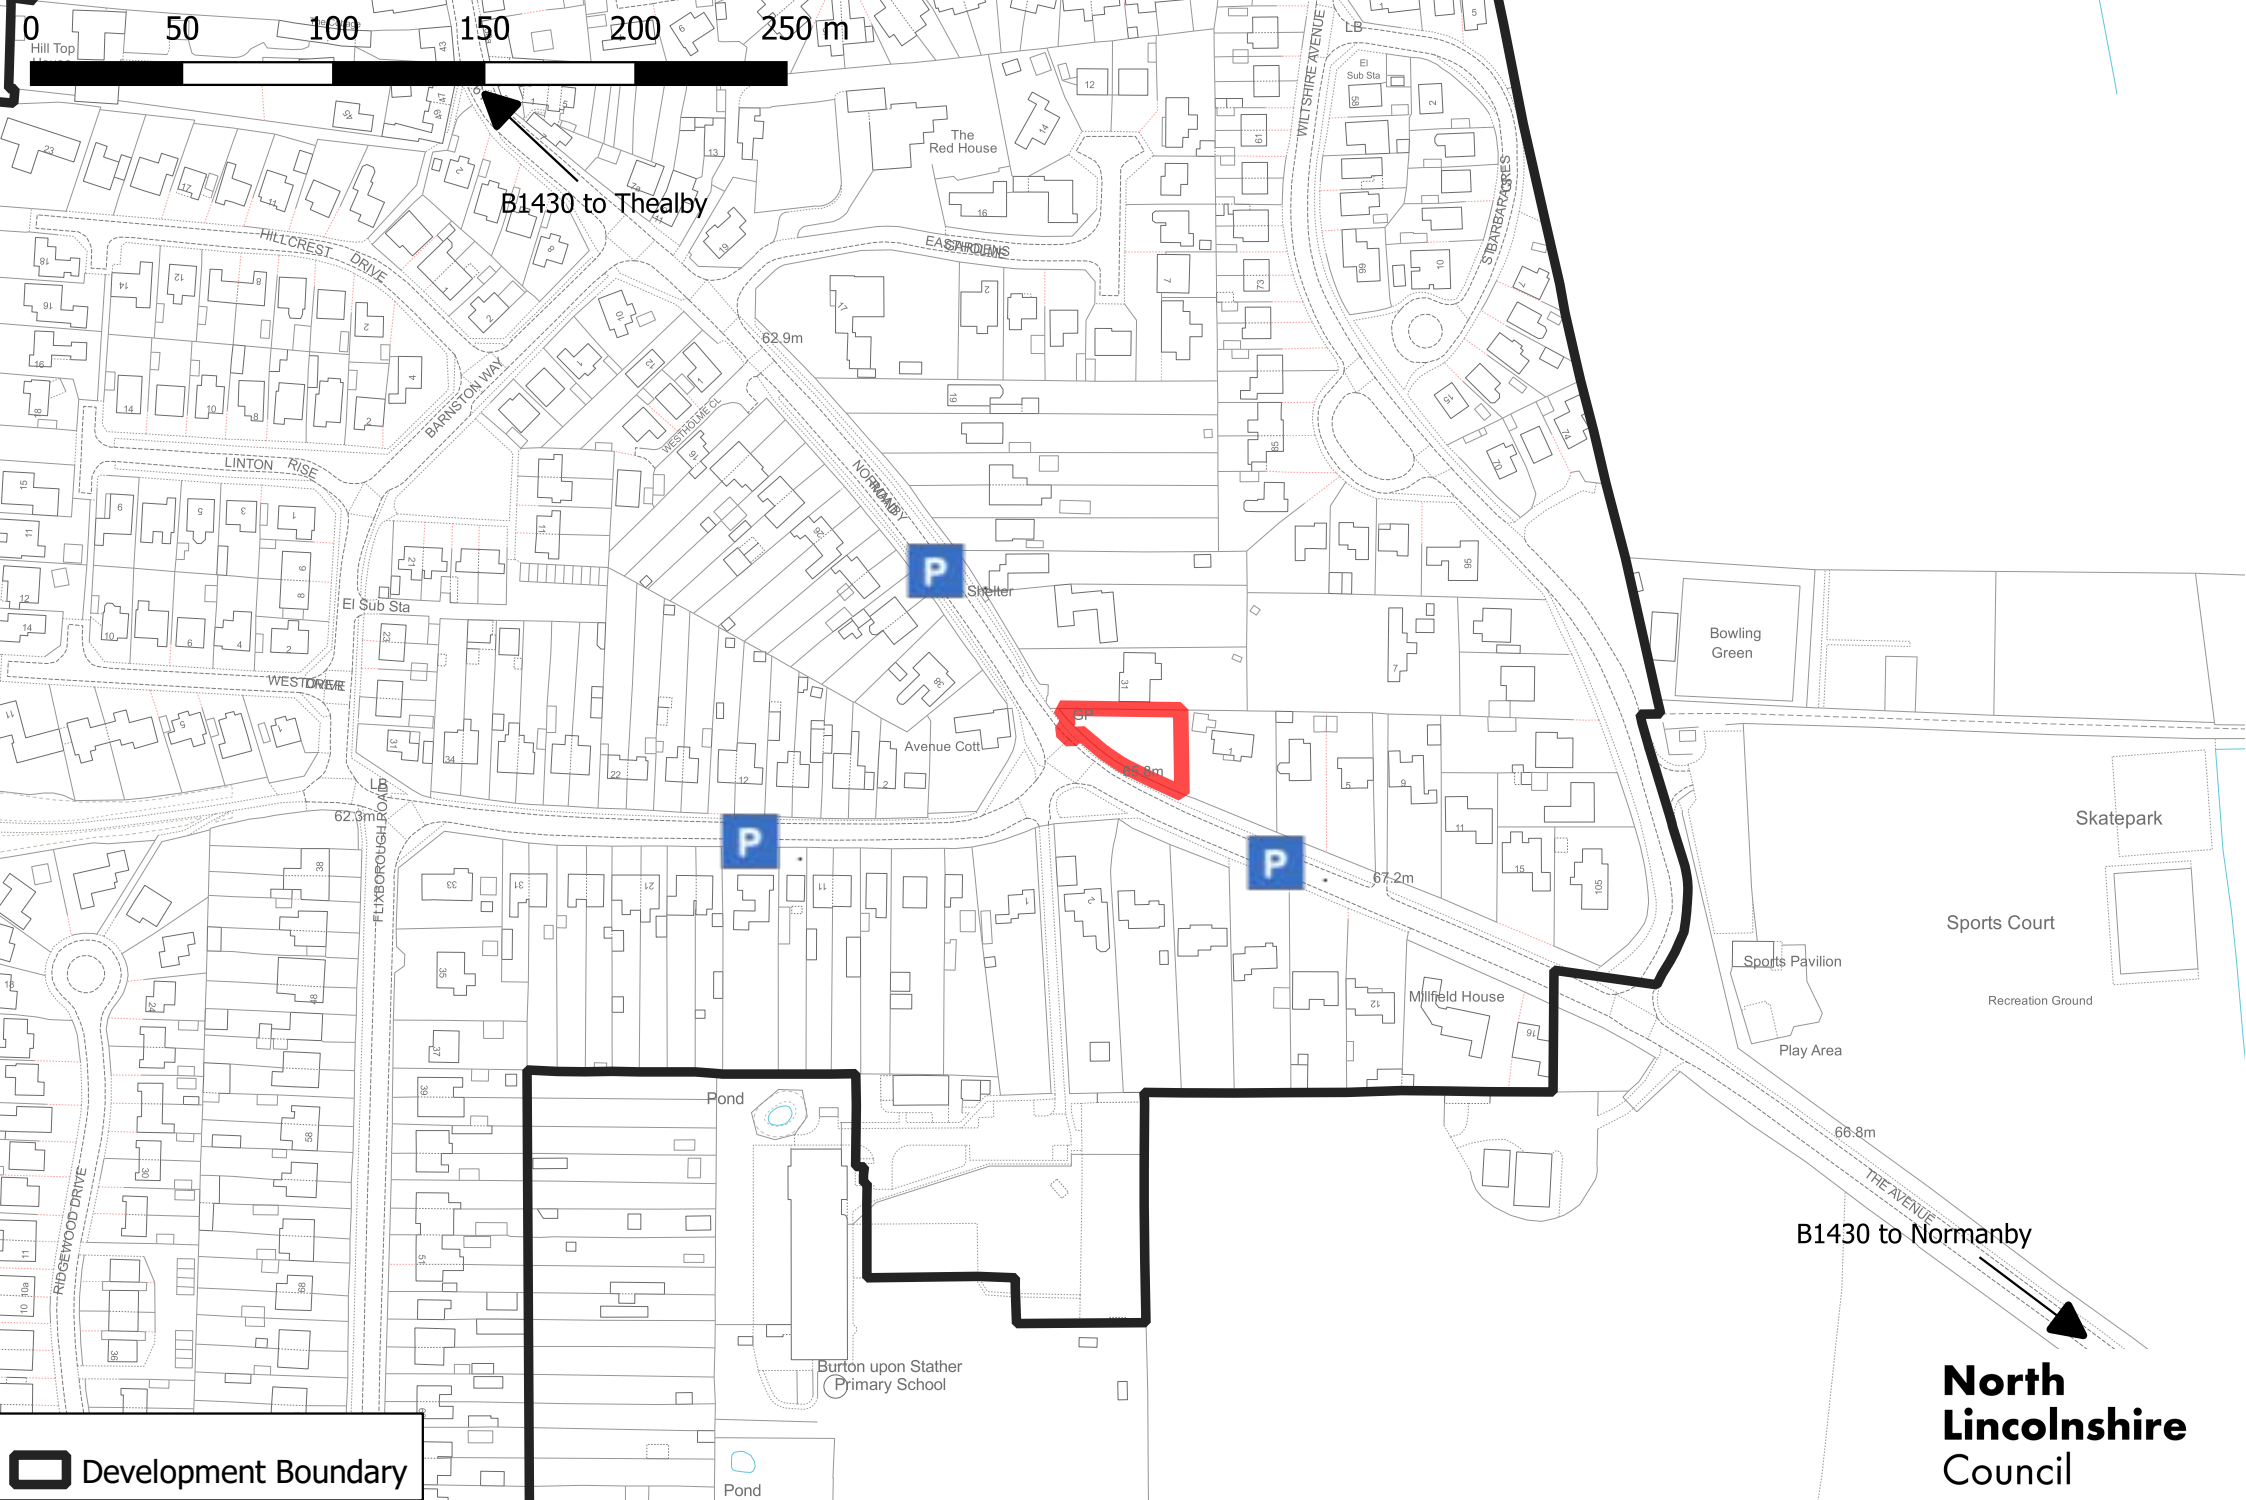

0 50 100 150 200 250 m

B1430 to Thealby

B1430 to Normanby

 Development Boundary

PA/2023/1636 Sat nav: 1 The Avenue,
Burton, DN15 9EX

**North
Lincolnshire
Council**

© Crown copyright and database rights 2023. Ordnance Survey AC0000819831